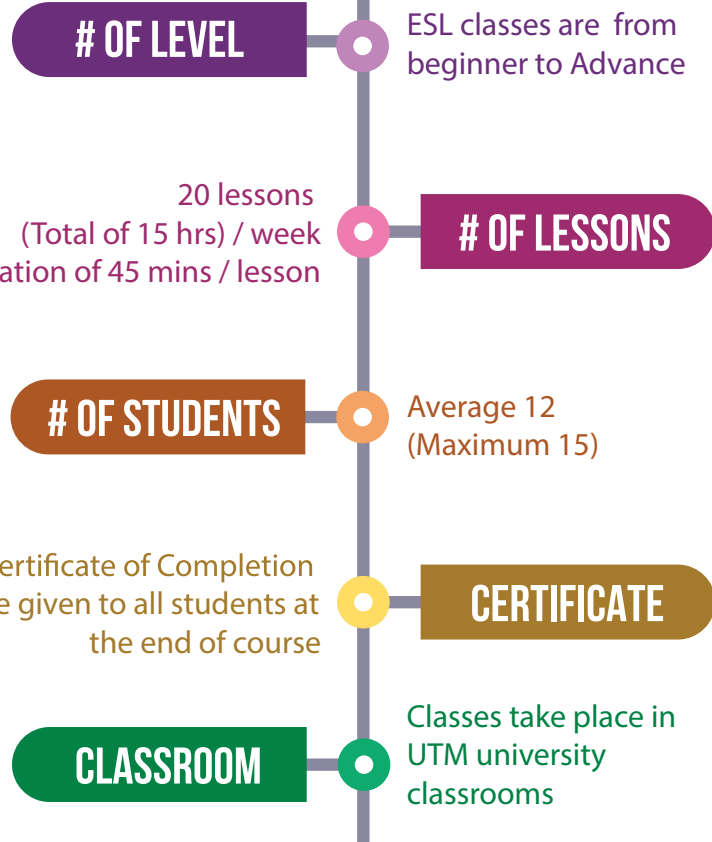

FACT SHEET OVERVIEW

- Date: June 28 to August 8 (6 weeks)
- Arrival and department date: Every Sunday
- Pick up and drop off airport: Toronto Pearson International Airport (YYZ)
- Juniors Program (Age 7 - 12) : Residence or Self-arranged
- Teens Program (Age 13 - 17) : Residence , Self-arranged and Homestay.

TAMWOOD CAMPS

TAMWOOD CAMPS

L
I
V
E
@
U
T
M

- **Number of beds per room:**
  - 1 bed / room
- **Bedroom:**
  - Each room comes with wifi, computer desk, dersser and closer
- **Bathroom:**
  - Full bathrooms shared between 2 rooms.
- **Security:**
  - Around the clock care by Tamwood live-in staff & campus security. Security key card entry to the building and to the room
- **Internet:**
  - Wireless internet available in common room.
- **Laundry:**
  - Once/ week which is included in camp fees

LEARN