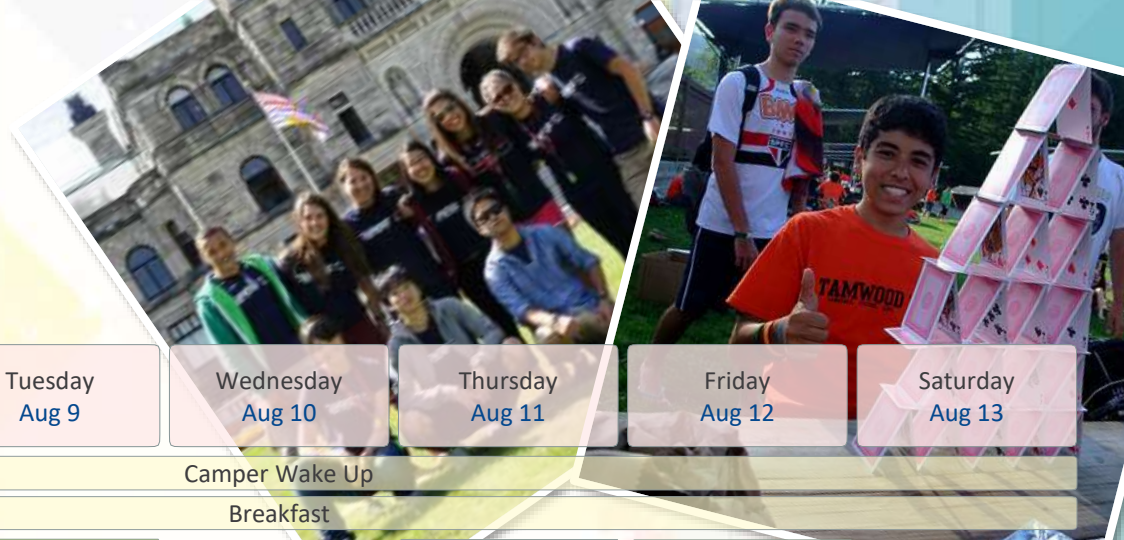

Vancouver 2022 Summer Camp

Week 6 Schedule – Residence

Junior Explorer (Age 7 to 10)

Time	Sunday Aug 7	Monday Aug 8	Tuesday Aug 9	Wednesday Aug 10	Thursday Aug 11	Friday Aug 12	Saturday Aug 13						
7.00 – 7.45	Camper Wake Up												
8.00 – 9.45	Breakfast												
9.00 – 12.15	Camper Arrivals In-Take	Core English Class	Full Day Excursion: Victoria City Tour BC Ferry Ride Downtown Victoria Beacon Hill Park Malahat Skywalk Dinner	Core English Class	Full Day Excursion: Camping Trip Outdoor Adventure	Return from Camping	Core English Class						
12.15 – 1.15		Everyday English		Everyday English		Everyday English							
1.30 – 4.45	Settle In And Unpack	Lunch		Lunch		Lunch	Core English Class	Discovery Module Showcase					
4.00 – 5.45	Dorm Time	Tamwood Wild Campus Race Tour		Dorm Time		Dorm Time	Dorm Time	Dorm Time	Team Challenge				
6.00 – 7.00										Dinner	Welcome BBQ	Dinner	Dinner
7.00 – 9.00	Campus Health & Safety Orientation	Camper Welcome Night		Tamwood Counsellor Talent Show & Camper Prep		Tamwood Camper Talent Show	Disney Disco						
9.00 – 9.30	Conversation Club and Snacks												
9.30 – 10.30	Dorm Time												
10.30	Quiet Time & Bed Time