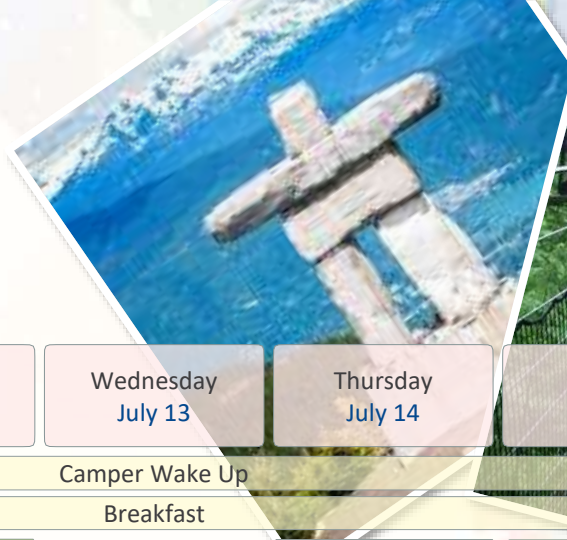

Vancouver 2022 Summer Camp

Week 2 Schedule – Residence

Junior Explorer (Age 7 to 10)

Time	Sunday July 10	Monday July 11	Tuesday July 12	Wednesday July 13	Thursday July 14	Friday July 15	Saturday July 16			
7.00 – 7.45	Camper Wake Up									
8.00 – 9.45	Breakfast									
9.00 – 12.15	Camper Arrivals In-Take	Core English Class	Full Day Excursion: Shannon Fall Whistler Village Peak to Peak Olympic Square Group Dinner	Core English Class	Full Day Excursion: Camping Trip Outdoor Adventure	Return from Camping	Core English Class			
12.15 – 1.15		Everyday English		Everyday English			Everyday English			
1.30 – 4.45	Settle In And Unpack	Lunch		Lunch		Lunch	Core English Class	Discovery Module Showcase		
4.00 – 5.45		Tamwood Campus Race Tour		Camper Activity		Movement and Sports Activity			Everyday English	Team Challenge
6.00 – 7.00	Dinner	Welcome BBQ		Dorm Time		Dinner	Dorm Time		Dinner	
7.00 – 9.00	Campus Health & Safety Orientation	Camper Welcome Night	Tamwood Film Challenge	Tamwood Game Night: A Minute to Win It	Winter Wonderland Disco					
9.00 – 9.30	Conversation Club and Snacks									
9.30 – 10.30	Dorm Time									
10.30	Quiet Time & Bed Time