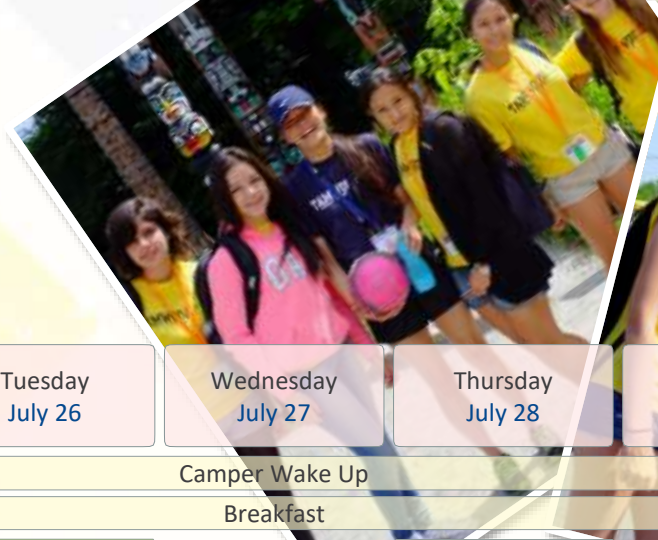

Vancouver 2022 Summer Camp

Week 4 Schedule – Residence

Youth Experience (Age 11 to 14)

Time	Sunday July 24	Monday July 25	Tuesday July 26	Wednesday July 27	Thursday July 28	Friday July 29	Saturday July 30	
7.00 – 7.45	Camper Wake Up							
8.00 – 9.45	Breakfast							
9.00 – 12.15	Camper Arrivals In-Take	Core English Class	Full Day Excursion: Granville Island Top of Vancouver Lookout Science World Aqua Bus	Core English Class	Full Day Excursion: Big Splash Adventure Park & Tsawwassen Mills Shopping Group Dinner	Core English Class	Core English Class	
12.15 – 1.15		Applied English in Discovery Modules		Applied English in Discovery Modules		Applied English in Discovery Modules		
1.30 – 4.45	Settle In And Unpack	Lunch		Lunch		Lunch	Camper Team Activity	Discovery Module Showcase
4.00 – 5.45	Dorm Time	Campus Tour & SFU Store		Dorm Time		Dorm Time	Leadership or Teambuilding	Team Challenge
6.00 – 7.00	Dinner	Welcome BBQ		Dinner		Dinner	Tamwood Crazy Olympics	Under the Sea Disco
7.00 – 9.00	Campus Health & Safety Orientation	Camper Welcome Night	Tamwood Game Show	Group Dinner				
9.00 – 9.30	Conversation Club and Snacks							
9.30 – 10.30	Dorm Time							
10.30	quiet Time & Bed Time