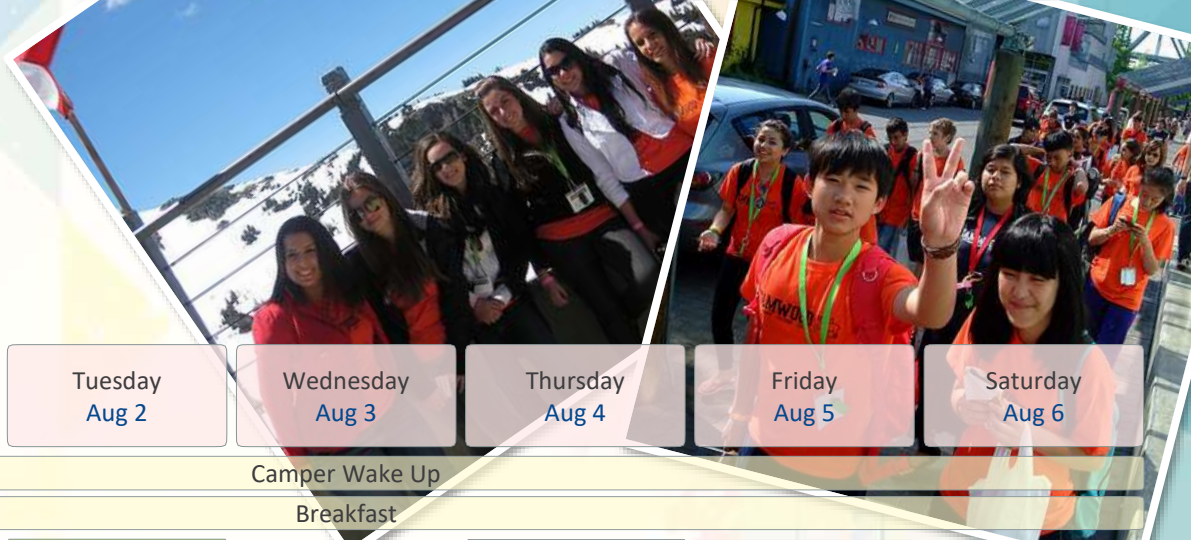

Vancouver 2022 Summer Camp

Week 5 Schedule – Residence

Youth Experience (Age 11 to 14)

Time	Sunday July 31	Monday Aug 1	Tuesday Aug 2	Wednesday Aug 3	Thursday Aug 4	Friday Aug 5	Saturday Aug 6					
7.00 – 7.45	Camper Wake Up											
8.00 – 9.45	Breakfast											
9.00 – 12.15	Camper Arrivals In-Take	Core English Class	Full Day Excursion: Whistler Fun Day Shannon Fall Whistler Village Peak 2 Peak Group Dinner	Core English Class	Full Day Excursion: Harrison Day Trip Beach Water Sports Group dinner	Core English Class	Core English Class					
12.15 – 1.15		Applied English in Discovery Modules		Applied English in Discovery Modules		Applied English in Discovery Modules	Applied English in Discovery Modules					
1.30 – 4.45	Settle In And Unpack	Lunch		Lunch		Lunch	Lunch	Camper Team Activity	Discovery Module Showcase			
4.00 – 5.45	Dorm Time	Scavenger Hunt Campus Tour		Dorm Time		Dorm Time	Dorm Time	Leadership or Teambuilding	Team Challenge			
6.00 – 7.00		Dinner						Welcome BBQ	Dinner	Dinner	Dinner	Dinner
7.00 – 9.00	Campus Health & Safety Orientation	Camper Welcome Night	Tamwood Wacky Fashion Show	Tamwood Carnival	Pirate & Treasure Disco							
9.00 – 9.30	Conversation Club and Snacks											
9.30 – 10.30	Dorm Time											
10.30	quiet Time & Bed Time