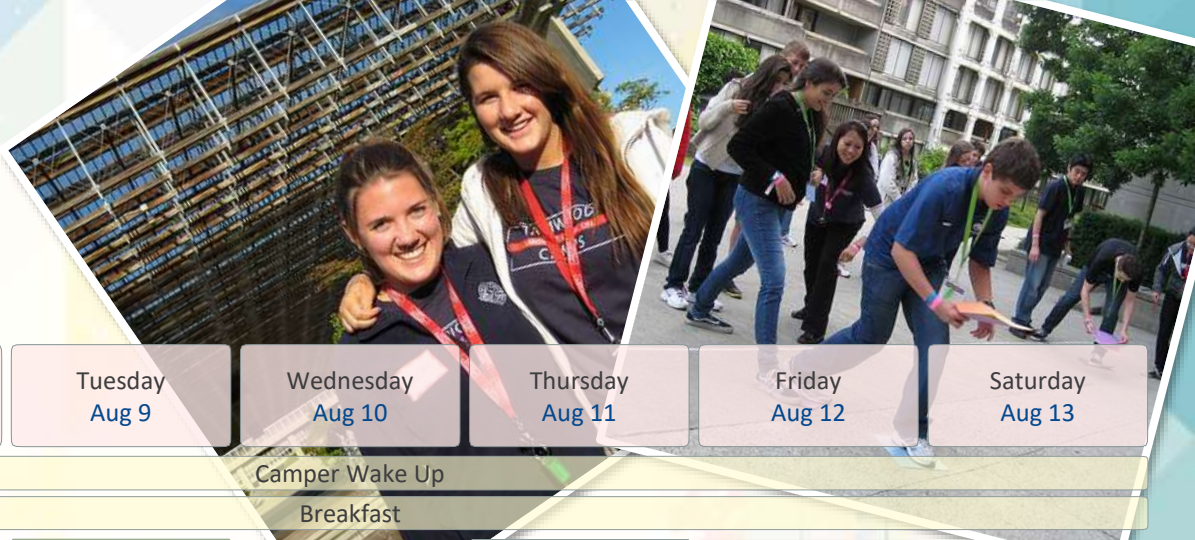

Vancouver 2022 Summer Camp

Week 6 Schedule – Residence

Youth Experience (Age 11 to 14)

Time	Sunday Aug 7	Monday Aug 8	Tuesday Aug 9	Wednesday Aug 10	Thursday Aug 11	Friday Aug 12	Saturday Aug 13		
7.00 – 7.45	Camper Wake Up								
8.00 – 9.45	Breakfast								
9.00 – 12.15	Camper Arrivals In-Take	Core English Class	Full Day Excursion: Victoria City Tour BC Ferry Ride Downtown Victoria Beacon Hill Park Dinner	Core English Class	Full Day Excursion: Grouse Mountain Fun Day Dinner	Core English Class	Core English Class		
12.15 – 1.15		Applied English in Discovery Modules		Applied English in Discovery Modules		Applied English in Discovery Modules			
1.30 – 4.45	Settle In And Unpack	Tamwood Wild Campus Race Tour		Lunch		Lunch	Lunch	Camper Team Activity	Discovery Module Showcase
4.00 – 5.45	Dorm Time			Dorm Time		Dorm Time	Dorm Time		
6.00 – 7.00	Dinner	Welcome BBQ		Dinner		Dinner	Dinner		
7.00 – 9.00	Campus Health & Safety Orientation	Camper Welcome Night	Tamwood Counsellor Talent Show & Camper Prep	Tamwood Camper Talent Show	Disney Disco				
9.00 – 9.30	Conversation Club and Snacks								
9.30 – 10.30	Dorm Time								
10.30	quiet Time & Bed Time