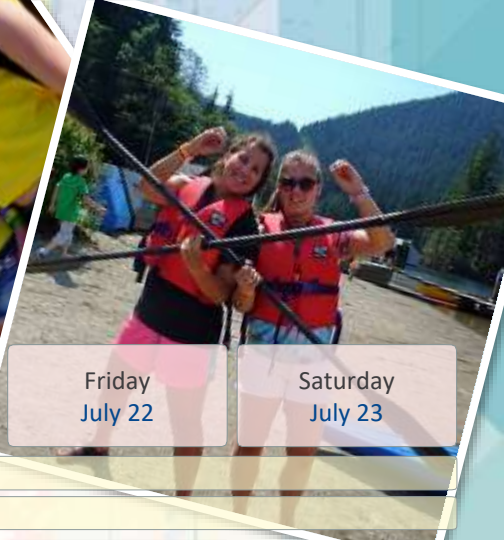

Vancouver 2022 Summer Camp

Week 3 Schedule – Residence

Youth Experience (Age 11 to 14)

Time	Sunday July 17	Monday July 18	Tuesday July 19	Wednesday July 20	Thursday July 21	Friday July 22	Saturday July 23	
7.00 – 7.45	Camper Wake Up							
8.00 – 9.45	Breakfast							
9.00 – 12.15	Camper Arrivals In-Take	Core English Class	Full Day Excursion: Playland & Group Dinner	Core English Class	Full Day Excursion: Capilano Suspension Bridge Park Royal & Group Dinner	Core English Class	Core English Class	
12.15 – 1.15		Applied English in Discovery Modules		Applied English in Discovery Modules		Applied English in Discovery Modules		
1.30 – 4.45	Settle In And Unpack	Lunch		Lunch		Lunch	Camper Team Activity	Discovery Module Showcase
4.00 – 5.45	Dorm Time	Map Making Campus Tour		Camper Team Activity		Leadership or Teambuilding	Dorm Time	Team Challenge
6.00 – 7.00	Dinner	Map Making Campus Tour		Dorm Time		Dorm Time	Dinner	
7.00 – 9.00	Campus Health & Safety Orientation	Map Making Campus Tour		Counsellor Talent Show & Camper Prep		Counsellor Talent Show & Camper Prep	Tamwood Camper Talent Show	Cowboy and Cowgirl Disco
9.00 – 9.30	Conversation Club and Snacks							
9.30 – 10.30	Dorm Time							
10.30	quiet Time & Bed Time