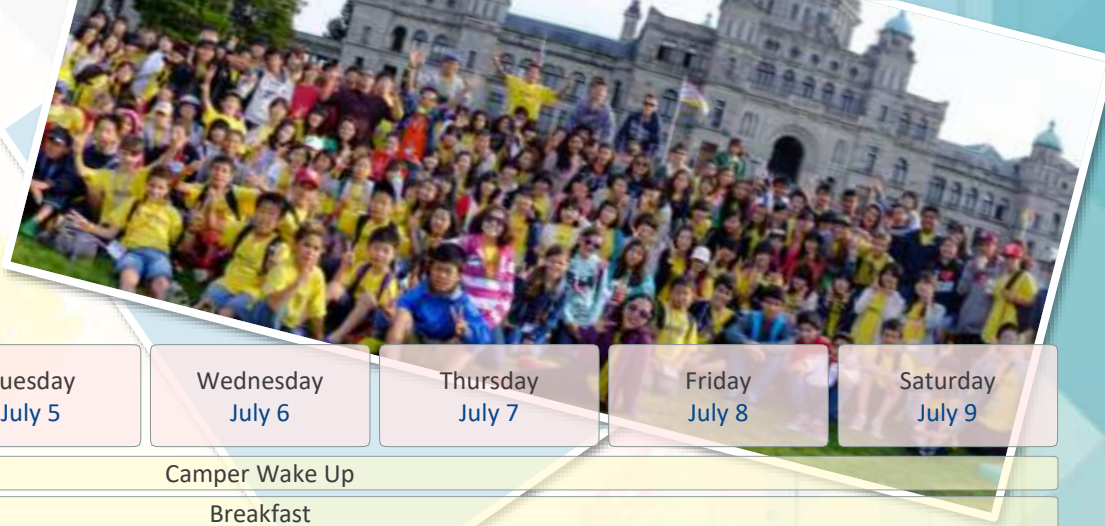

Vancouver 2022 Summer Camp

Week 1 Schedule – Residence

Youth Experience (Age 11 to 14)

Time	Sunday July 3	Monday July 4	Tuesday July 5	Wednesday July 6	Thursday July 7	Friday July 8	Saturday July 9						
7.00 – 7.45	Camper Wake Up												
8.00 – 9.45	Breakfast												
9.00 – 12.15	Camper Arrivals In-Take	Core English Class	Full Day Excursion: Victoria City Tour BC Ferry Ride Downtown Victoria Beacon Hill Park Malahat Skywalk Dinner	Core English Class	Full Day Excursion: Stanley Park Aquarium Downtown Vancouver Group Dinner	Core English Class	Core English Class						
12.15 – 1.15		Applied English in Discovery Modules		Applied English in Discovery Modules		Applied English in Discovery Modules							
1.30 – 4.45	Settle In And Unpack	Lunch		Lunch		Lunch	Camper Team Activity	Discovery Module Showcase					
4.00 – 5.45	Photo Challenge Campus Tour	Dorm Time		Dorm Time		Dorm Time	Camper Team Activity	STEAM Teambuilding					
6.00 – 7.00									Dinner	Welcome BBQ	Dinner	Dinner	Dinner
7.00 – 9.00	Campus Health & Safety Orientation	Camper Welcome Night	Tamwood Wacky Fashion Show	Tamwood International Carnival	New York New York Disco								
9.00 – 9.30	Conversation Club and Snacks												
9.30 – 10.30	Dorm Time												
10.30	quiet Time & Bed Time