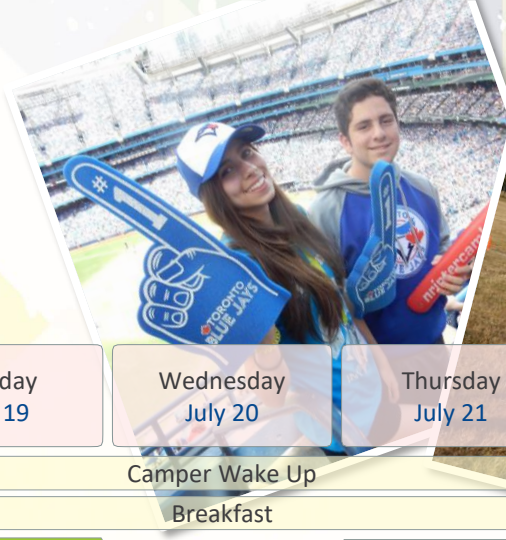

Toronto 2022 Summer Camp

Week 3 Schedule – Residence

Teen Global Learner Program (Age 15 to 17)

Time	Sunday July 17	Monday July 18	Tuesday July 19	Wednesday July 20	Thursday July 21	Friday July 22	Saturday July 23	
7.00 – 7.45	Camper Wake Up							
8.00 – 9.00	Breakfast							
9.00 – 12.30	Camper Arrivals In-Take	Core English Class	Full Day Excursion: Canada Wonderland	Core English Class	Full Day Excursion: Royal Ontario Museum & Eaton Centre	Core English Class	Core English Class	
12.30 – 1.30		Applied English in Discovery Modules		Applied English in Discovery Modules		Applied English in Discovery Modules		
1.30 – 5.00	Settle In And Unpack	Lunch		Lunch		Lunch	Young Adult Self Choice Block	Discovery Module Showcase
5.00 – 5.45	Dorm Time	Map Making Campus Tour		Movement Group Choice Block		Leadership or Teambuilding	Team Challenge	
6.00 – 7.00	Dinner	Welcome BBQ		Dorm Time		Dinner	Dorm Time	
7.00 – 9.00	Campus Health & Safety Orientation	Camper Welcome Night	Counsellor Talent Show & Camper Prep	Tamwood Camper Talent Show	Cowboy and Cowgirl Disco			
9.00 – 9.30	Conversation Club & Snacks			Optional Young Adult Extra Activity***	Conversation Club & Snacks			
9.30 – 10.30	Dorm Time			Dorm Time				
10.30	quiet Time & Bed Time