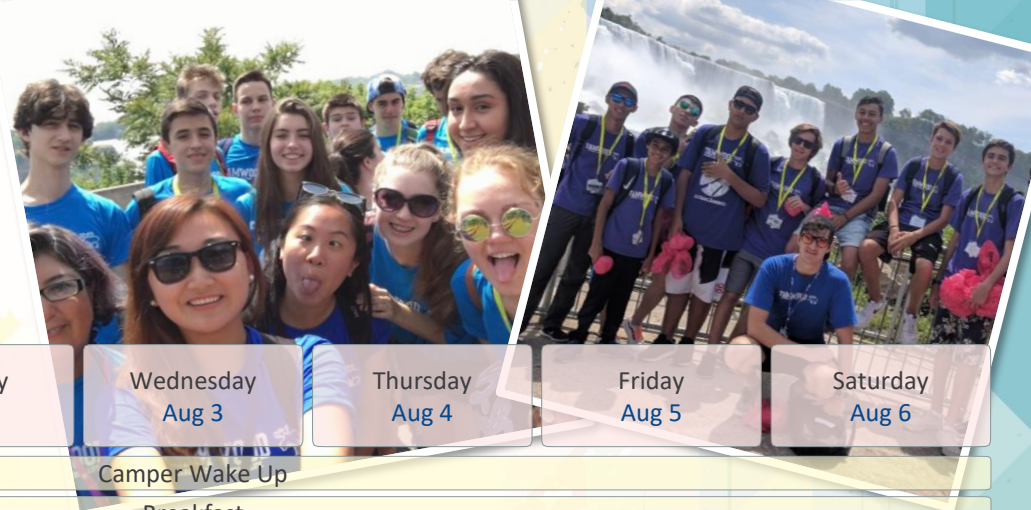

Vancouver 2022 Summer Camp

Week 5 Schedule – Residence

Teen Global Learner Program (Age 15 to 17)

Time	Sunday July 31	Monday Aug 1	Tuesday Aug 2	Wednesday Aug 3	Thursday Aug 4	Friday Aug 5	Saturday Aug 6	
7.00 – 7.45	Camper Wake Up							
8.00 – 9.00	Breakfast							
9.00 – 12.30	Camper Arrivals In-Take	Core English Class	Full Day Excursion: Niagara Falls	Core English Class	Full Day Excursion: Center Island & CN Tower	Core English Class	Core English Class	
12.30 – 1.30		Applied English in Discovery Modules		Applied English in Discovery Modules		Applied English in Discovery Modules	Applied English in Discovery Modules	
1.30 – 5.00	Settle In And Unpack	Lunch		Lunch		Lunch	Lunch	Discovery Module Showcase
		Scavenger Hunt Campus Tour		Young Adult Self Choice Block		Young Adult Self Choice Block	Young Adult Self Choice Block	Team Challenge
				Movement Group Choice Block		Movement Group Choice Block	Leadership or Teambuilding	
5.00 – 5.45	Dorm Time							
6.00 – 7.00	Dinner	Welcome BBQ		Dinner		Dinner		
7.00 – 9.00	Campus Health & Safety Orientation	Camper Welcome Night		Tamwood Wacky Fashion Show		Tamwood Carnival	Pirate & Treasure Disco	
9.00 – 9.30	Conversation Club & Snacks			Optional Young Adult Extra Activity***	Conversation Club & Snacks			
9.30 – 10.30	Dorm Time							
10.30	quiet Time & Bed Time